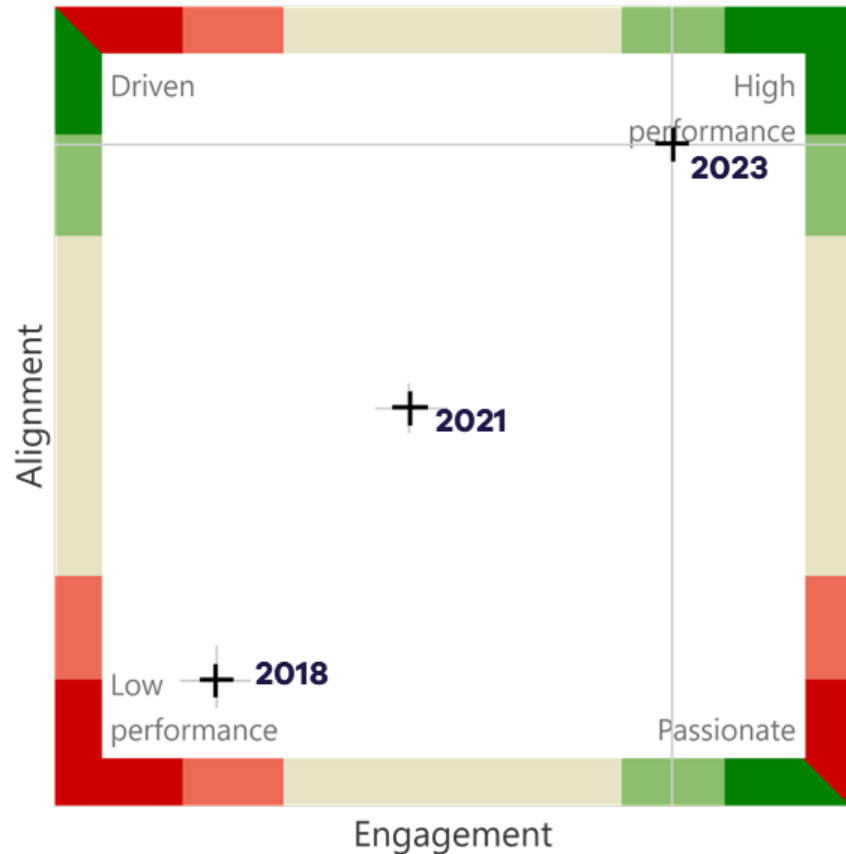

Seek STAR Awards

- **Finalist** for 'Talent Acquisition Team of the Year under 1000 employees' 2021
- **Finalist** "Public Sector team of the year" 2022
- **Finalist** Best Diversity, Equity and Inclusion Initiative 2022

Digital Victoria Cyber Security Branch

- Cyber Safe Victoria Award 2022

Cenitex has seen significant improvement in all areas

Alignment and Engagement score				
	2018	2021	2023	Change (since 2021)
Long term direction	38%	51%	64%	+13%
Senior leadership	36%	46%	63%	+17%
Team leadership	61%	73%	82%	+9%
Team effectiveness	49%	63%	73%	+10%
Performance focus	33%	47%	63%	+16%
Investment in people	33%	48%	60%	+12%
Investment in systems	34%	54%	70%	+16%
Alignment	41%	55%	68%	+13%
Engagement	53%	63%	76%	+12%