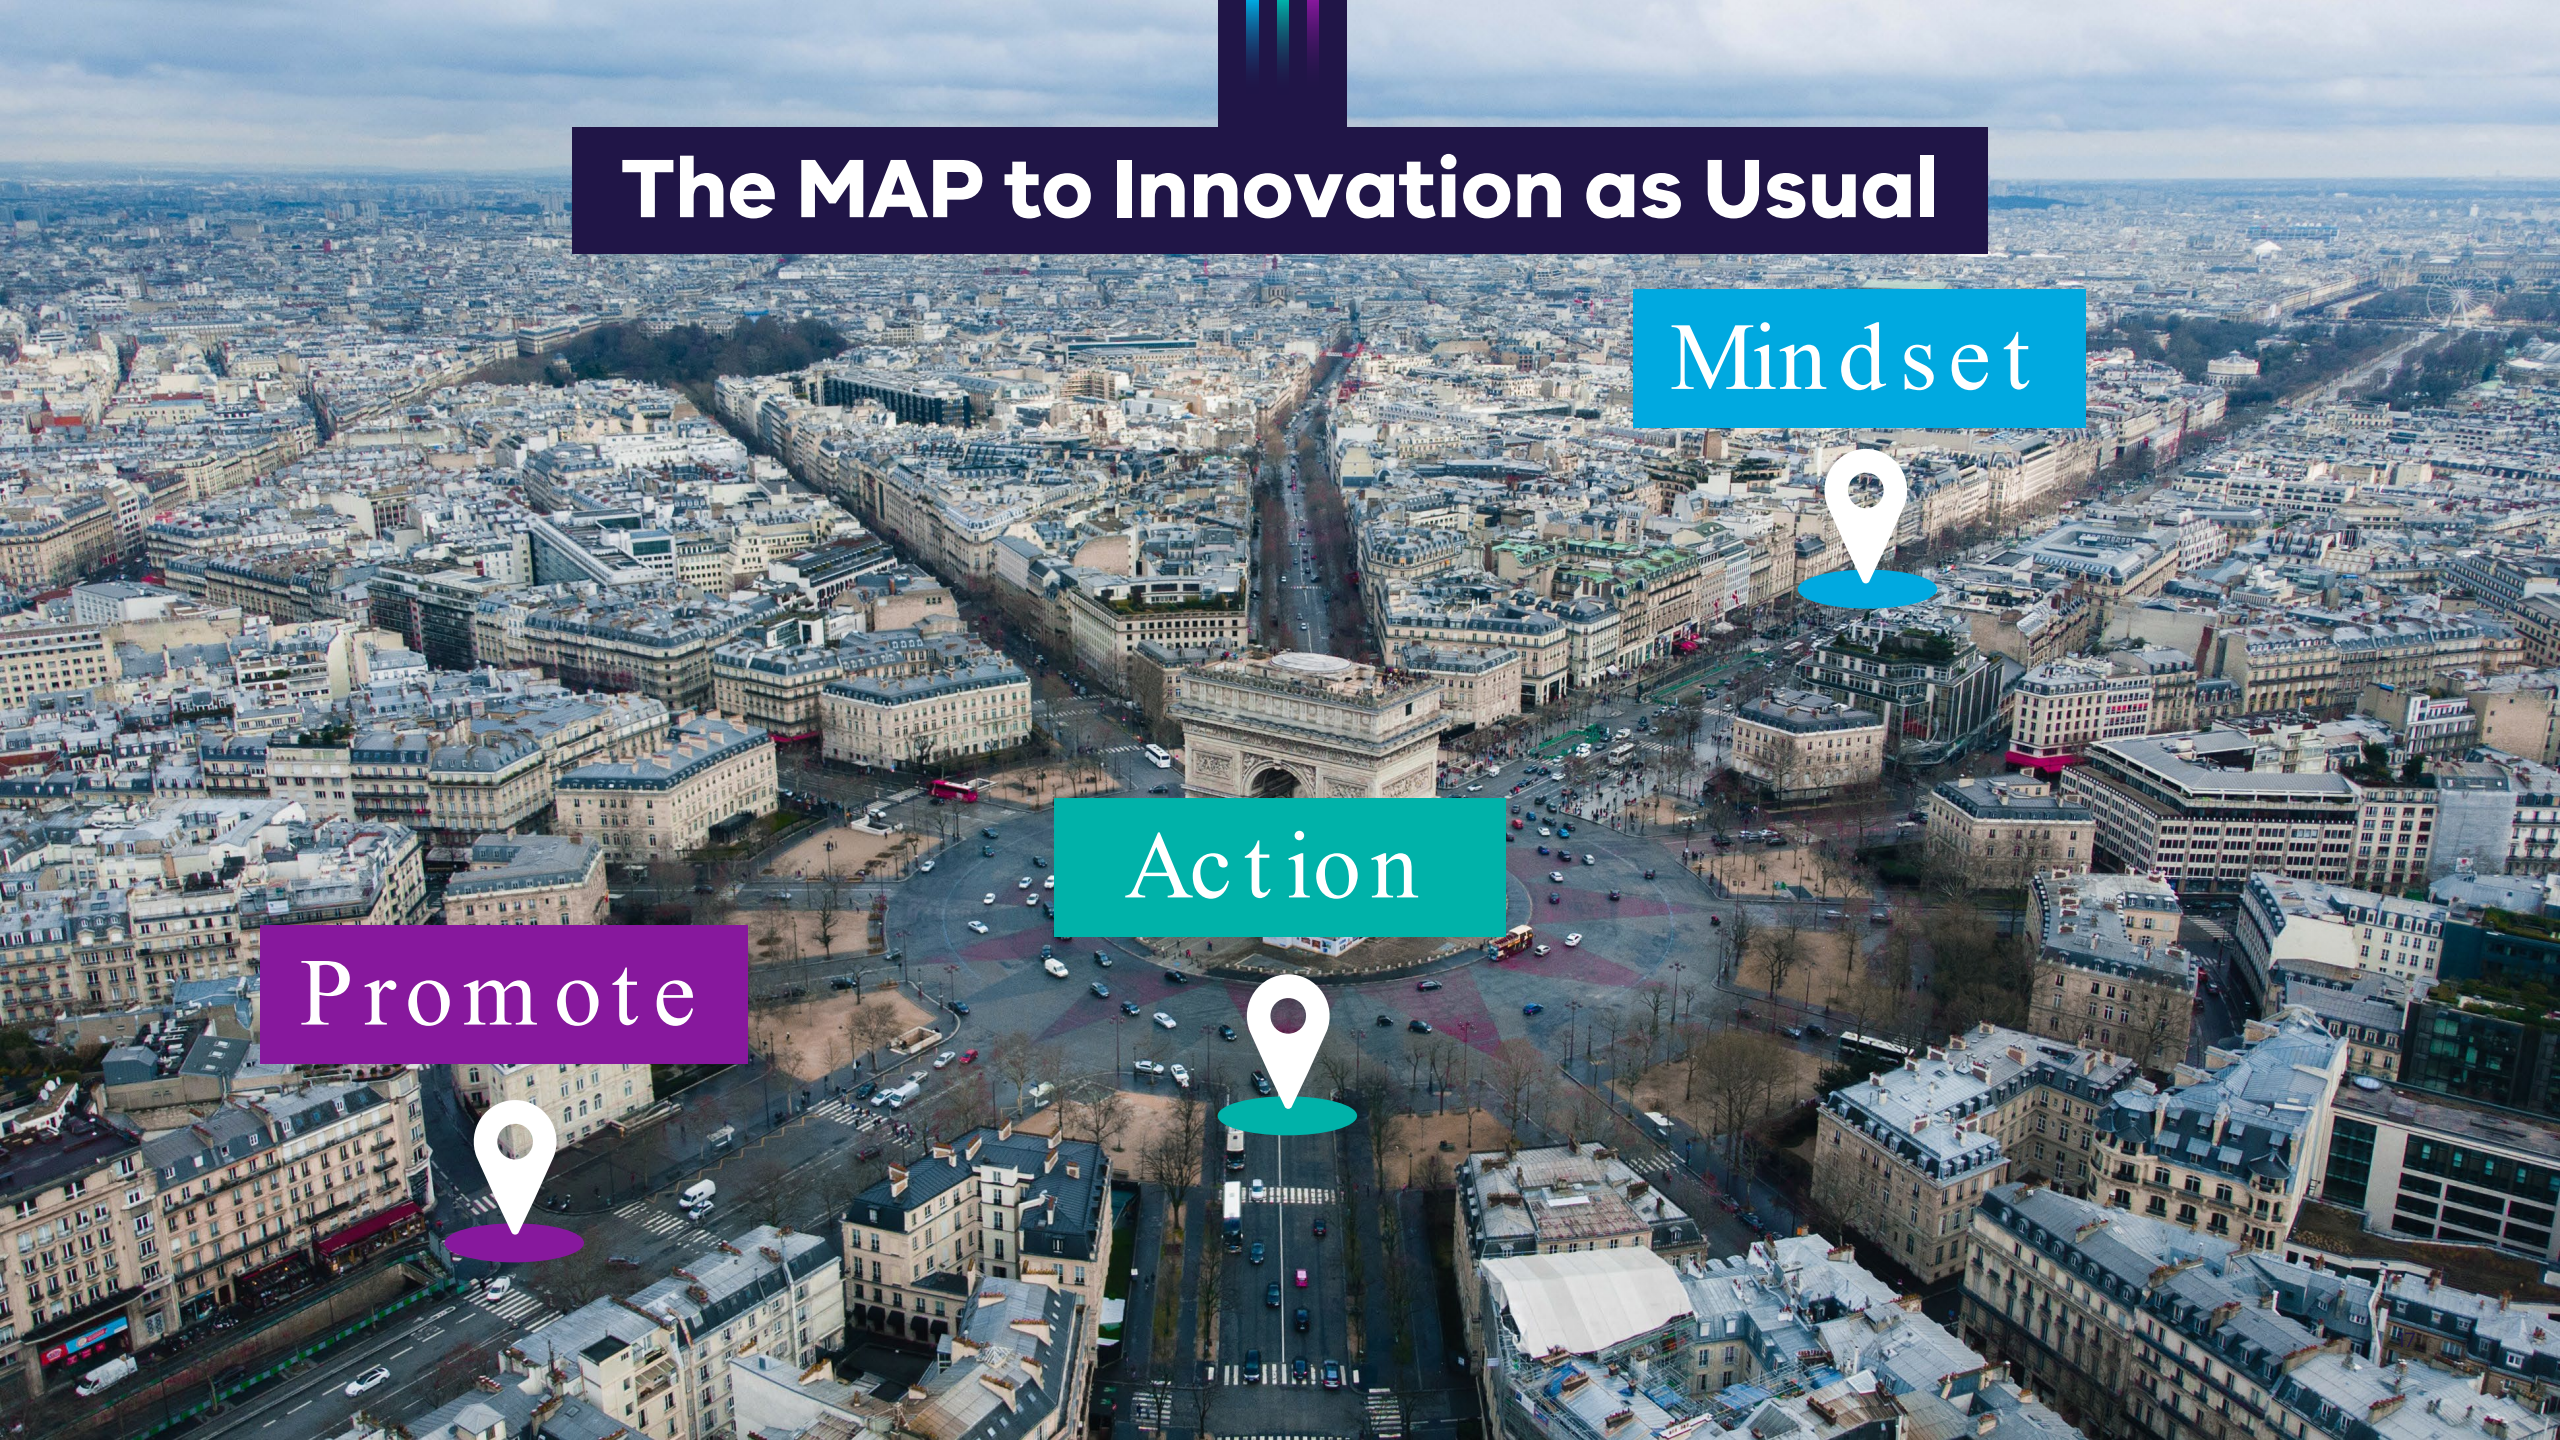

The MAP to Innovation as Usual

Mindset

Action

Promote